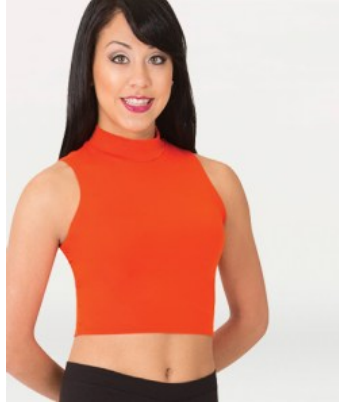

Smithville Dance Academy

Dancewear Order Form

SDA Dance Team Jacket

\$85 with no name

\$95 with name

This will be in black with our flower on the front on the left and our logo on the back. There is a choice of a sparkle logo or black and white. You can also add your dancers name on the sleeve (under the logo on the chest for small youth sizes) for \$10. Please specify on order form.

This will be in black with our flower on the front on the left and our logo on the back. There is a choice of a sparkle logo or black and white.

Sizing Chart Youth (Inches)	XS	S	M	L	XL
Width	16"	17"	18"	19"	20"
Length	20.5"	22"	23.5"	25"	26.5"

SDA Mock Neck Crew Top \$40

This top will also be in black with sparkle letters SDA on the front of the top.

Sizing Chart Adult	XS	S	M	L	XL		
Bust (Inches)	28-31	32-34	35-37	38-40	41-43		
Waist	20-22	23-25	26-28	26.5-30	29-31		
Sizing Chart Youth	(2-3)	(3-4)	4-6	6x-7	8-10	12-14	Preteen (16)
Bust (Inches)	20"	22.5"	24"	26"	27.7"	30.5"	31.5"
Waist	19"	21"	22"	23"	24"	26"	25"